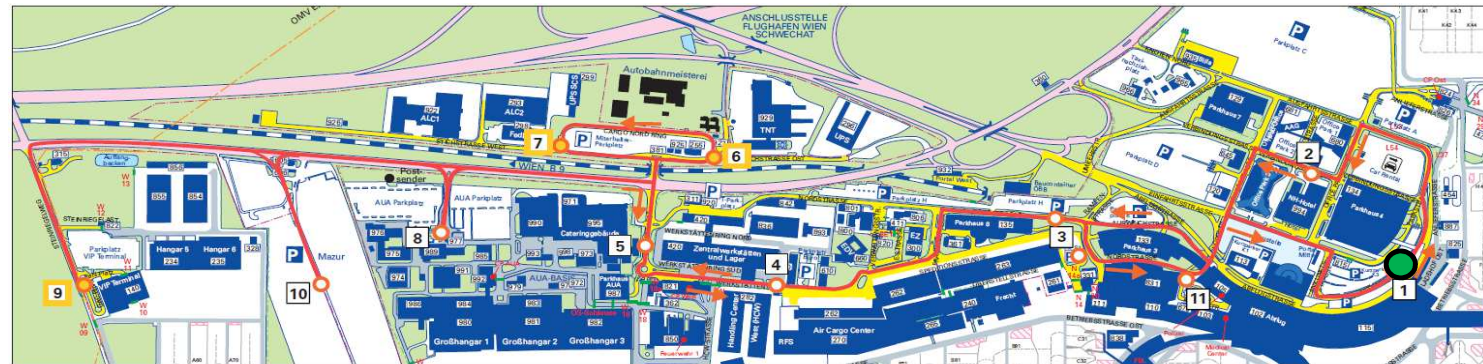

# 1 Ankunft, Terminal 3 (Zugang)

➡ Mazur Parkplatz

### Monday - Sunday (Day Operation)

5	-	-	30	45
6	00	15	30	45
7	00	15	30	45
8	00	15	30	-
9	00	-	30	-
10	00	-	30	-
11	00	-	30	-
12	00	-	30	-
13	00	-	30	-
14	00	15	30	45
15	00	15	30	45
16	00	-	30	-
17	00	-	30	-
18	00	-	30	-
19	00	-	30	-
20	00	-	30	-
21	00	-	30	-
22	00	-	30	-
23	00	-	30	-

### Monday - Sunday (Night Operation) \*

0	00	20	40
1	00	20	40
2	00	20	40
3	00	20	40
4	00	20	40
5	00	20	-

  BUS STOP ON DEMAND:

If you want to get off the bus please inform the driver. If you want to enter the bus please push the button on-site. (~ 2 min. earlier than schedule)

\* NIGHT OPERATION

Direct connection between Ankunft (1) – Mazur Parkplatz (10) – Ankunft (1) => Access to all Terminals via Ankunft

You are here