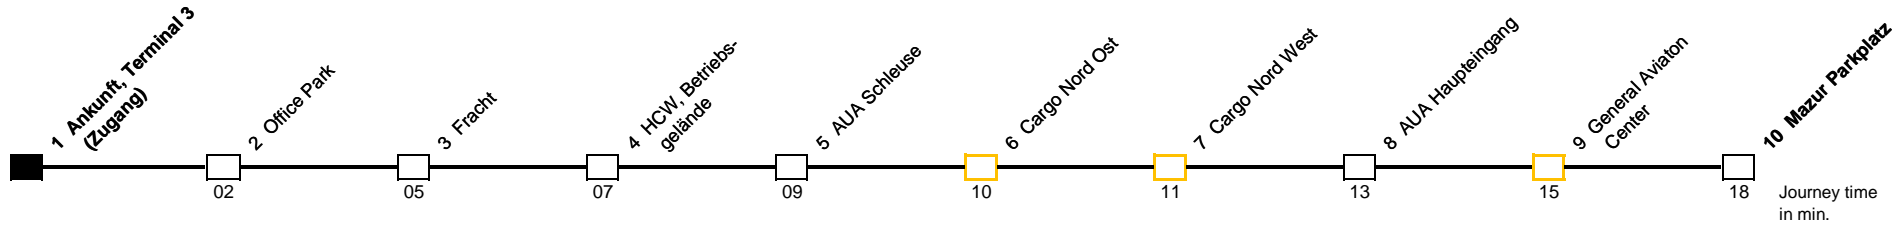

# 1 Ankunft, Terminal 3 (Zugang)

➡ Mazur Parkplatz

### Monday - Sunday (Day Operation)

5	-	-	30	45
6	00	15	30	45
7	00	15	30	45
8	00	15	30	-
9	00	-	30	-
10	00	-	30	-
11	00	-	30	-
12	00	-	30	-
13	00	-	30	-
14	00	15	30	45
15	00	15	30	45
16	00	-	30	-
17	00	-	30	-
18	00	-	30	-
19	00	-	30	-
20	00	-	30	-
21	00	-	30	-
22	00	-	30	-
23	00	-	30	-

### Monday - Sunday (Night Operation) \*

0	00	20	40
1	00	20	40
2	00	20	40
3	00	20	40
4	00	20	40
5	00	20	-

  BUS STOP ON DEMAND:

If you want to get off the bus please inform the driver. If you want to enter the bus please push the button on-site. (~ 2 min. earlier than schedule)

\* NIGHT OPERATION

Direct connection between Ankunft (1) – Mazur Parkplatz (10) – Ankunft (1) => Access to all Terminals via Ankunft

You are here